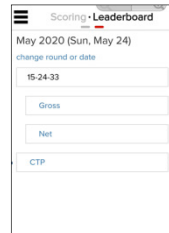

# Golf Genius Live Scoring

**Live Scoring** is now available during all Coronado Women’s Golf Club events. To participate in live scoring you will need to download the Golf Genius app from your iStore or Play Store.

When the GG App is opened, it will ask for a login **GGID**. This **GGID** is a “pairing GGID” and is different for each group of players. Do NOT use your email account. Only the GGID login will work for scoring. At this time, the Pairing GGID will be supplied on the Tee Sheet provided for the event.

Once logged in using your Pairing GGID, you will select your name to get started.

This will present you with your pairing and you are ready to start entering scores.

You may switch to the leaderboard and see how your team is doing compared to those who have already been scored. Leaderboard is updated every 10 seconds. To view the leaderboard better, rotate your phone. Remember - these scores may be partial and are subject to verification.