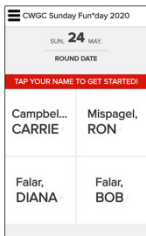

# Golf Genius Live Scoring

**Live Scoring** is now available during all Coronado Women’s Golf Club events. To participate in live scoring you will need to download the Golf Genius app from your iStore or Play Store.

When the GG App is opened, it will ask for a login **GGID**. This **GGID** is a “pairing GGID” and is different for each group of players. Do NOT use your email account. Only the GGID login will work for scoring. At this time, the Pairing GGID will be supplied on the Tee Sheet provided for the event.