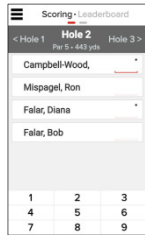

# Golf Genius Live Scoring

**Live Scoring** is now available during all Coronado Women’s Golf Club events. To participate in live scoring you will need to download the Golf Genius app from your iStore or Play Store.

When the GG App is opened, it will ask for a login **GGID**. This **GGID** is a “pairing GGID” and is different for each group of players. Do NOT use your email account. Only the GGID login will work for scoring. At this time, the Pairing GGID will be supplied on the Tee Sheet provided for the event.

Once logged in using your Pairing GGID, you will select your name to get started.

This will present you with your pairing and you are ready to start entering scores.

You may switch to the leaderboard and see how your team is doing compared to those who have already been scored. Leaderboard is updated every 10 seconds. To view the leaderboard better, rotate your phone. Remember - these scores may be partial and are subject to verification.